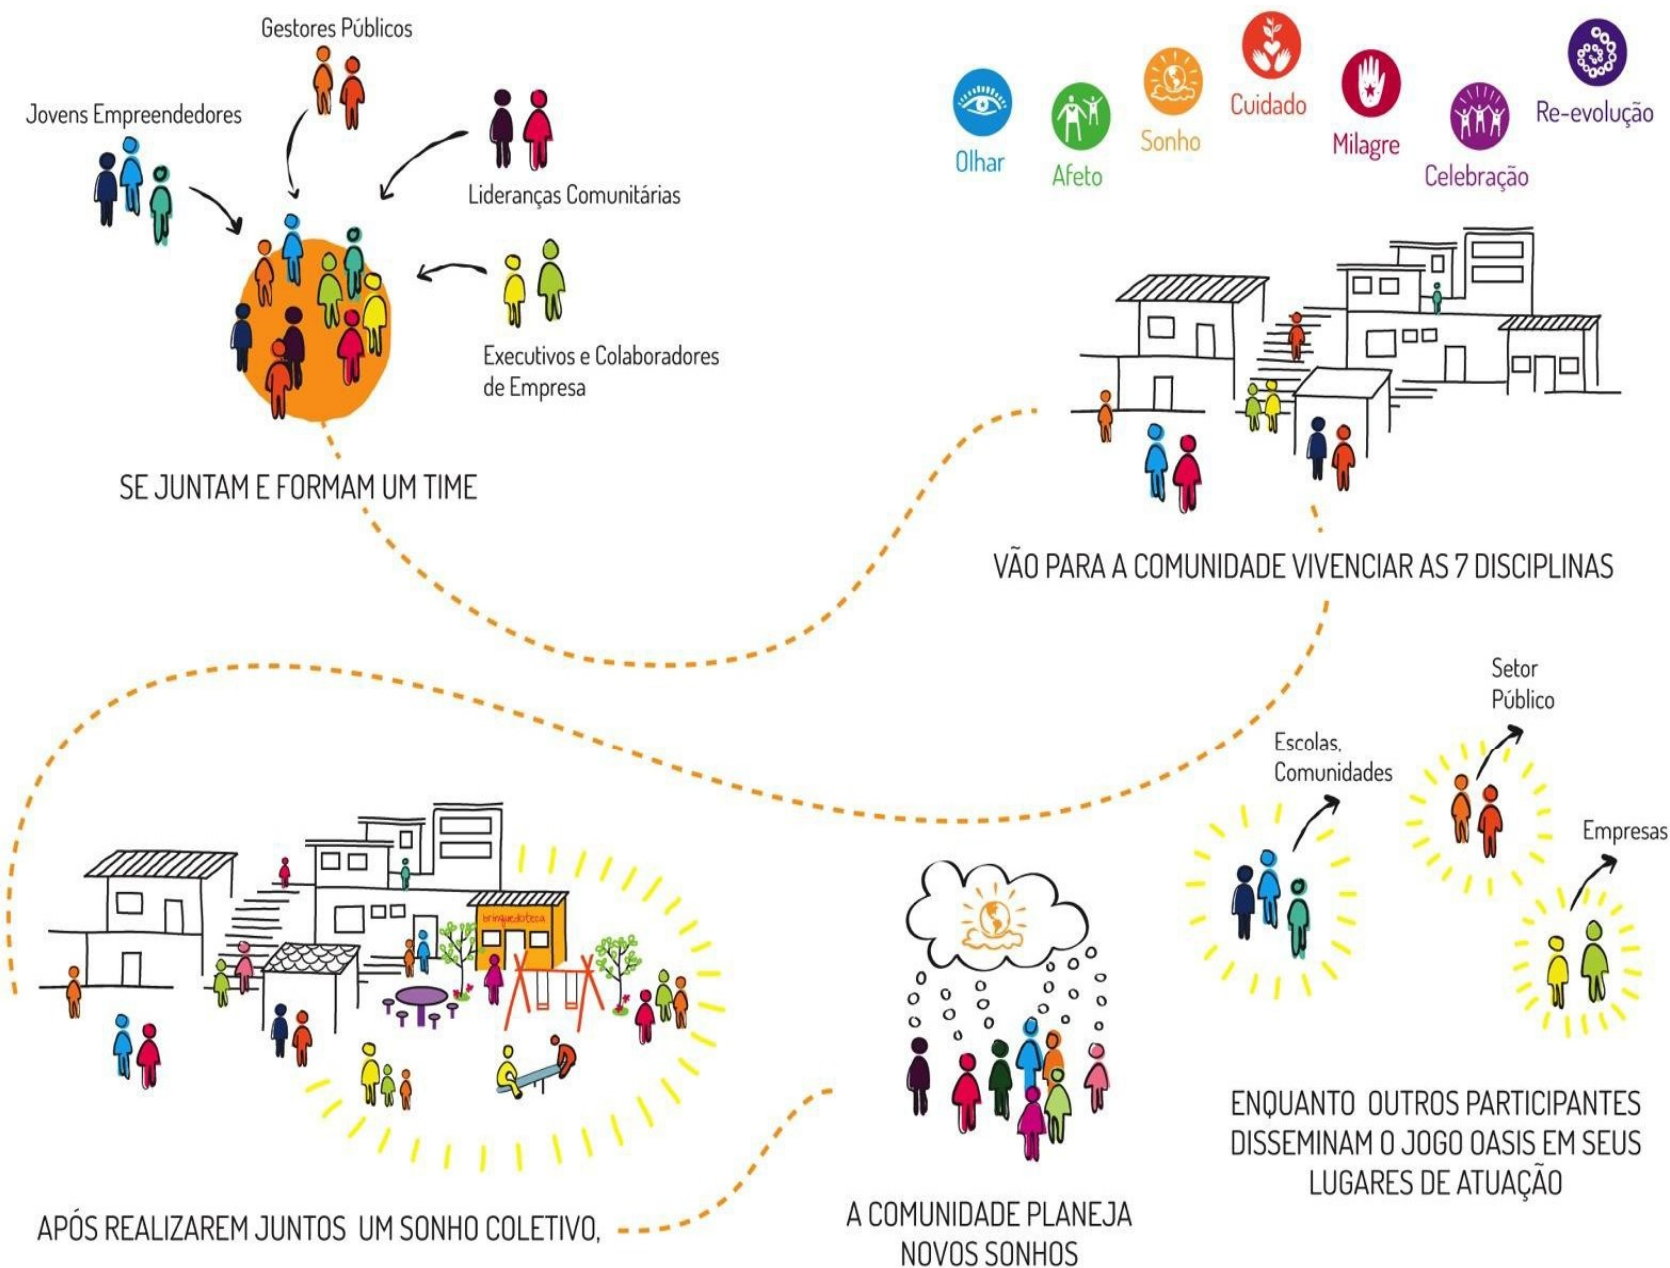

Criamos tecnologias sociais como o **Jogo Oasis**, premiada pela **Fundação Banco do Brasil**, além de uma **plataforma online de Jogos de Transformação**.